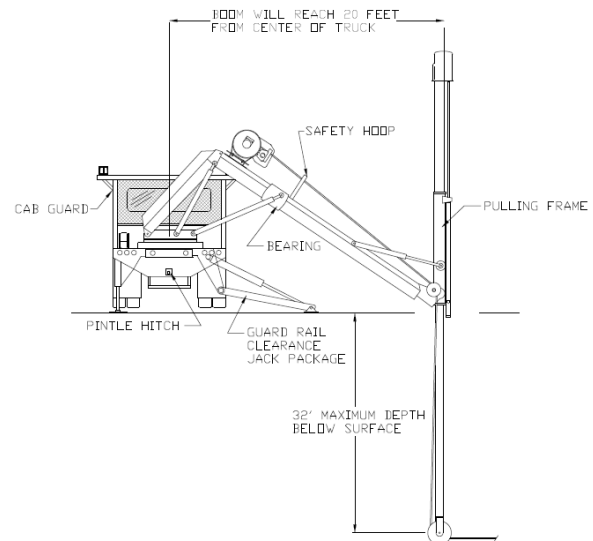

With both devices mounted on an articulated boom, the pulling frame can be lowered into a manhole anywhere to the rear or side of the vehicle within a twenty-foot radius on the 20,000 lb. full size model. Unique hydraulic rotation resists side pull forces, and the articulated boom reaches in and out without needing to telescope.

The pulling frame is the proven design from the OK Champion Cable Scrapper. It is capable of supporting the cable sheave cantilevered from the top of the manhole without additional support. This saves time and aggravation normally encountered when rigging cable sheaves in restrictive, overcrowded manholes and extremely deep manholes.

20,000 lb. Hydraulic Underground Pulling Winch
Platform Body
Extendable crane mechanism
Hydraulic Pulling
180-degree rotation and 12' extension
20,000 lb. bare drum pull
Installed and tested

MINIMUM CHASSIS SPECIFICATIONS:

33,000 lb. GVWR
138" CA
Allison 3000 Series Automatic Transmission
250HP Diesel Engine
Vertical Exhaust
11R 22.5 Tires

EXCLUSIVE FEATURES

Set up winch pulling in different manholes hydraulically without manual set-up of sheave.
180-degree rotation and 12' extension to reach all manholes to side or in rear of vehicle.
20,000 lb. bare drum pull
Radio remote control allows operator to see operation while standing in the clear.