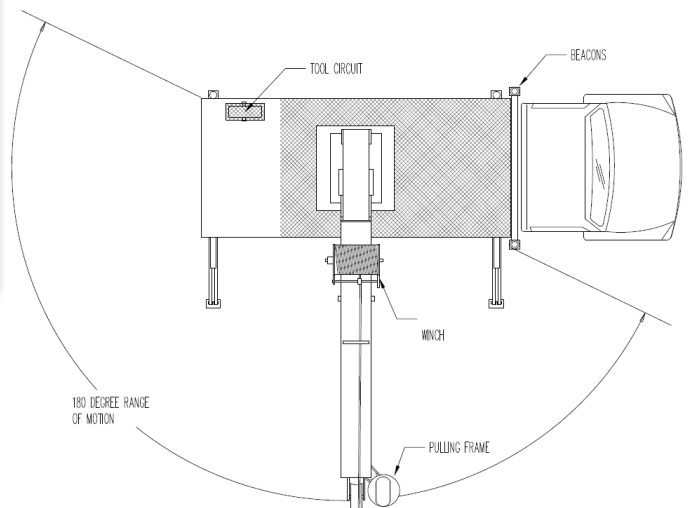

With both devices mounted on an articulated boom, the pulling frame can be lowered into a manhole anywhere to the rear or side of the vehicle within a twenty-foot radius on the 20,000 lb. full size model. Unique hydraulic rotation resists side pull forces, and the articulated boom reaches in and out without needing to telescope.

The pulling frame is the proven design from the OK Champion Cable Scrapper. It is capable of supporting the cable sheave cantilevered from the top of the manhole without additional support. This saves time and aggravation normally encountered when rigging cable sheaves in restrictive, overcrowded manholes and extremely deep manholes.

20,000 lb. Hydraulic Underground Pulling Winch
Platform Body
Extendable crane mechanism
Hydraulic Pulling
180-degree rotation and 12' extension
20,000 lb. bare drum pull
Installed and tested

MINIMUM CHASSIS SPECIFICATIONS:

33,000 lb. GVWR
138" CA
Allison 3000 Series Automatic Transmission
250HP Diesel Engine
Vertical Exhaust
11R 22.5 Tires

EXCLUSIVE FEATURES

Set up winch pulling in different manholes hydraulically without manual set-up of sheave.
180-degree rotation and 12' extension to reach all manholes to side or in rear of vehicle.
20,000 lb. bare drum pull
Radio remote control allows operator to see operation while standing in the clear.